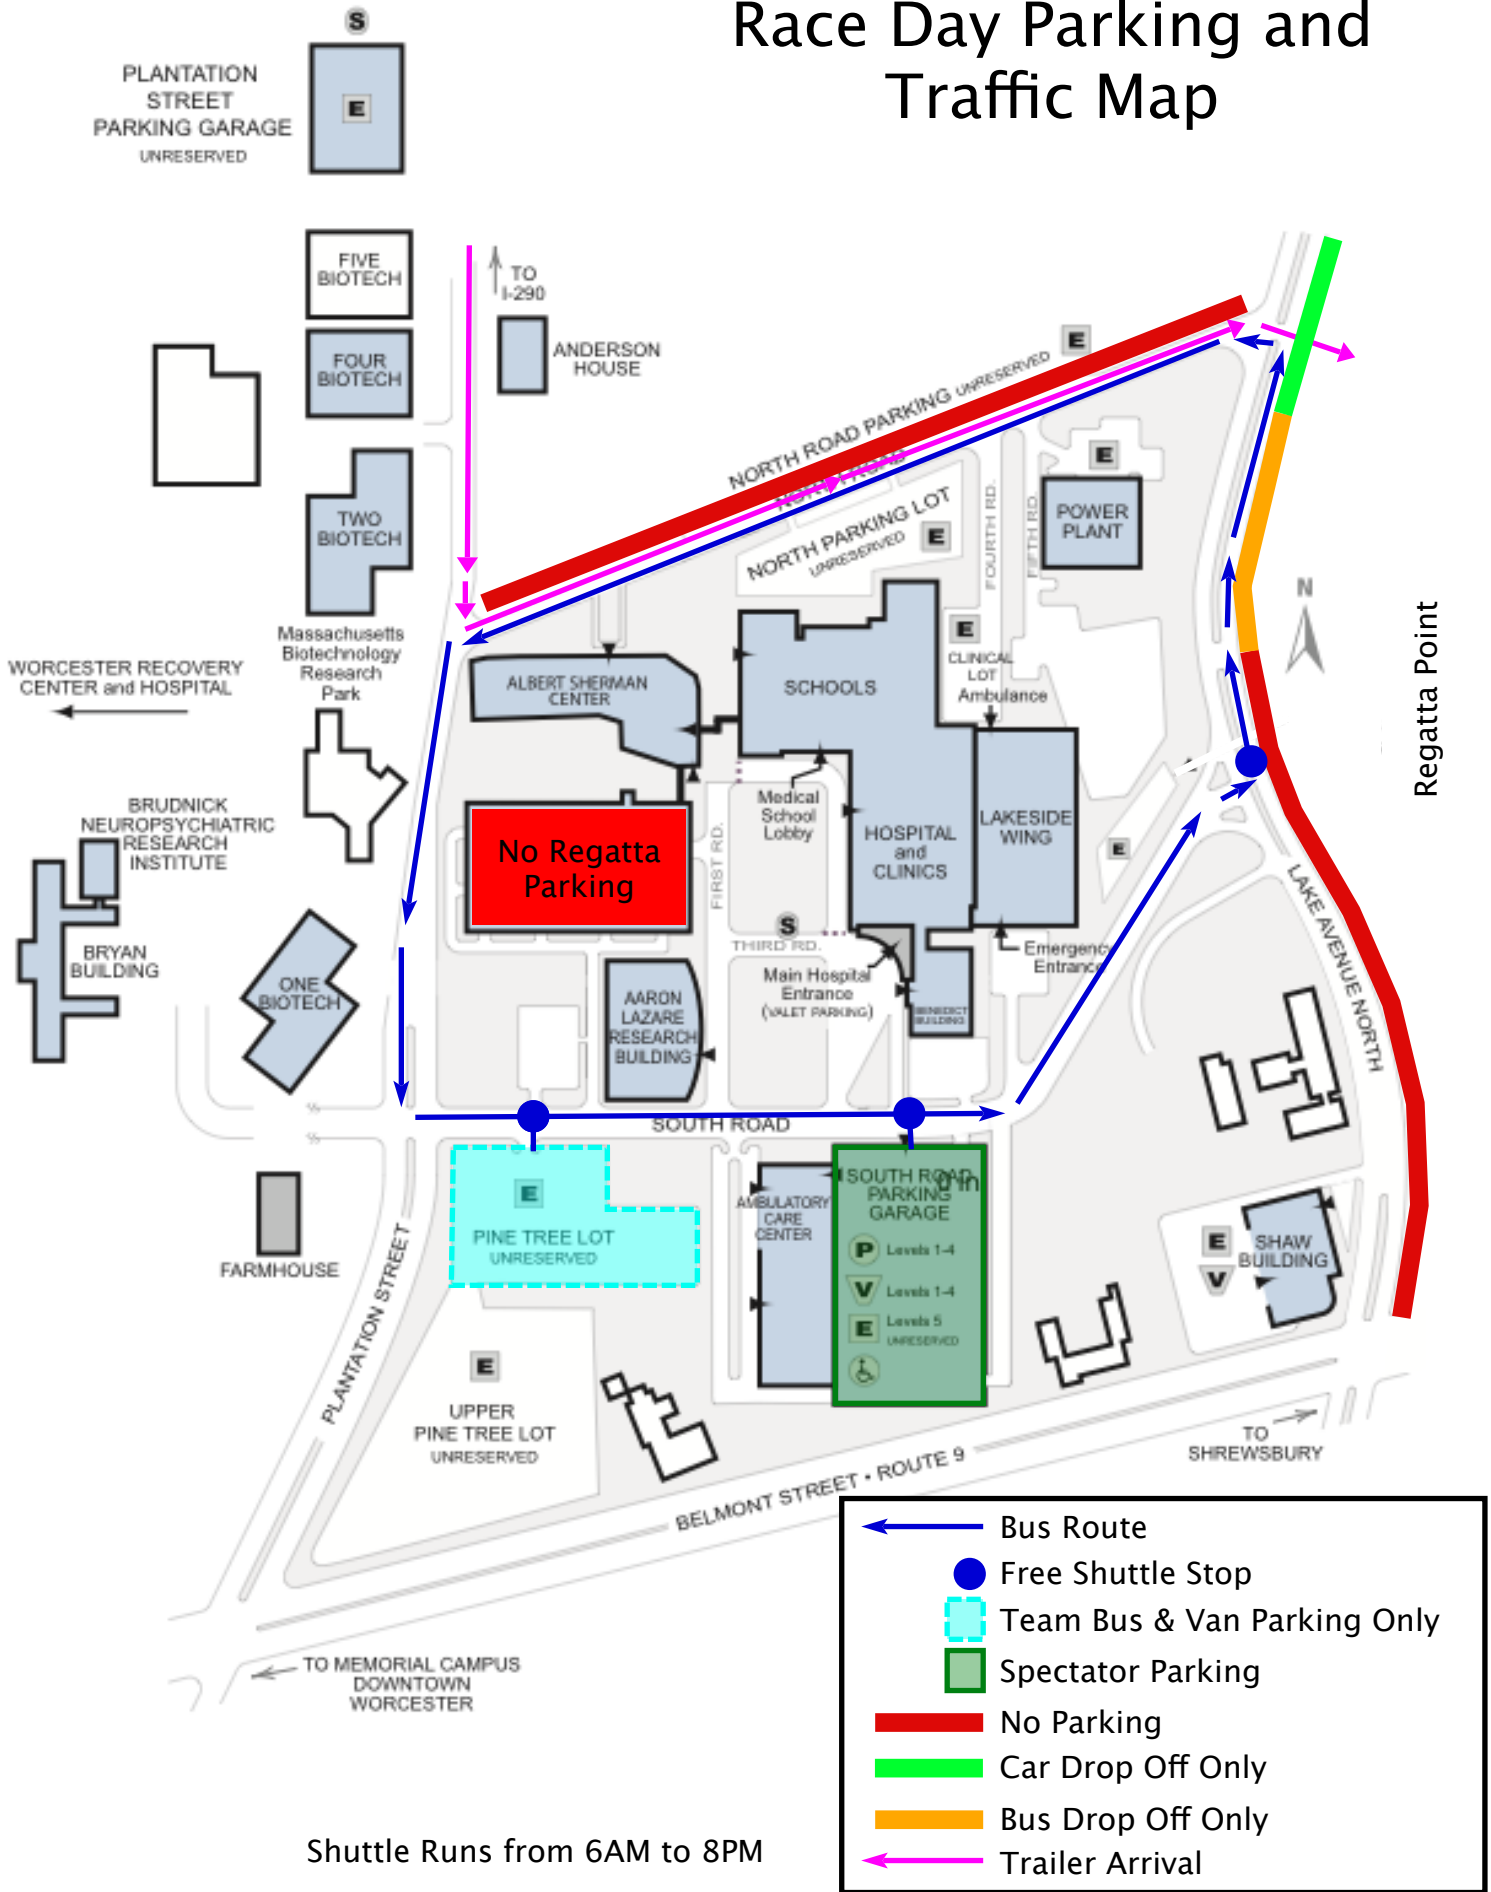

# Race Day Parking and Traffic Map

Shuttle Runs from 6AM to 8PM